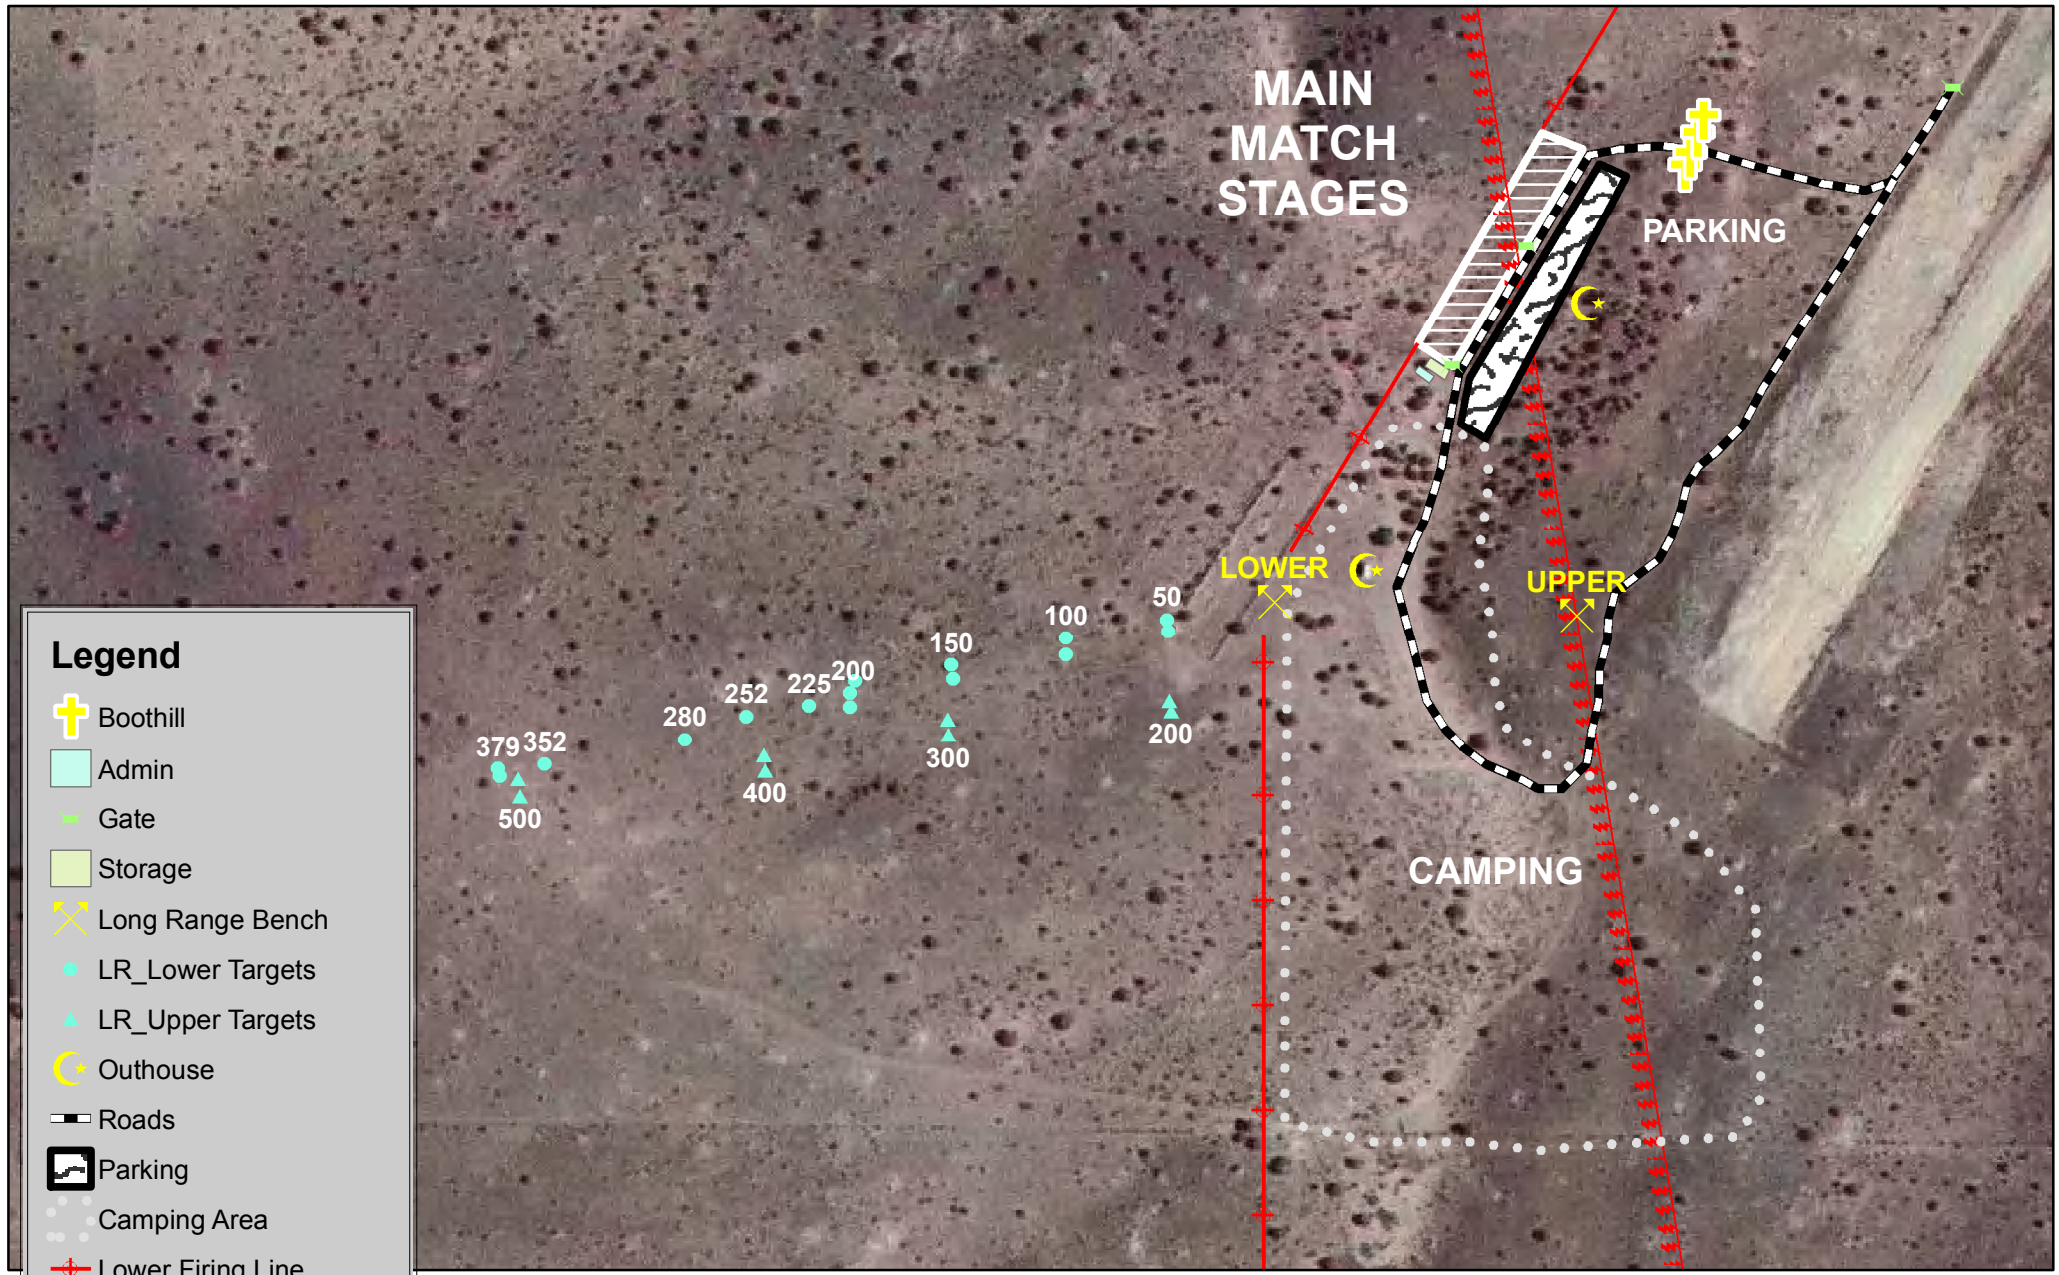

MAGDALENA TRAIL DRIVERS RANGE

Legend

- Boothill
- Admin
- Gate
- Storage
- Long Range Bench
- LR_Lower Targets
- LR_Upper Targets
- Outhouse
- Roads
- Parking
- Camping Area
- Lower Firing Line
- Upper Firing Line Upper
- Main Match Stages